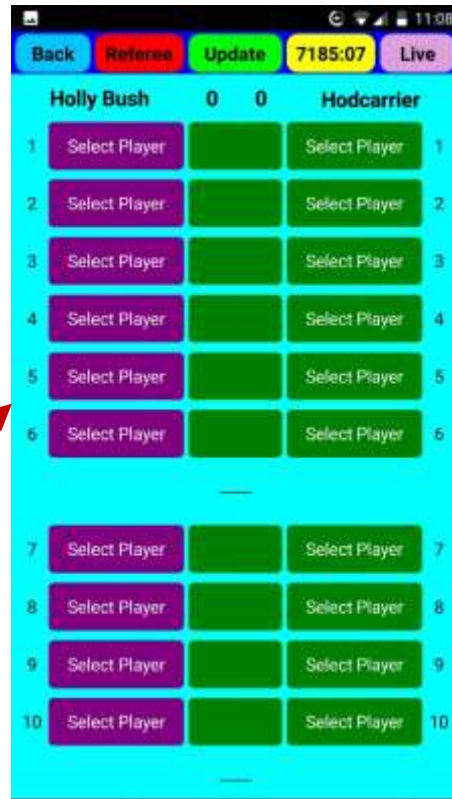

You are now ready to select your players and play the match. The opposition captain should have a similar screen on their smartphone. You select your players on your screen, and the opposition captain selects their players on their screen. Home team on the left and away team on the right.

When you are ready to play the match, touch **Start**

This will open up the scorecard screen for your next match. If there is more than 1 match listed, select the one you are playing.