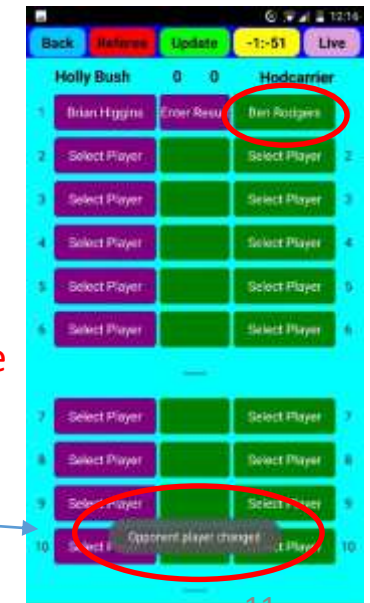

Tick whether your player won or lost the frame and optionally, tick "won lag" or "lost lag" or whether the player "dished" from the break.

Tip: DO NOT change player once a player has been selected without consulting the opposition captain. Player changes at any time during the match will display a warning message on the opposition captain's screen.