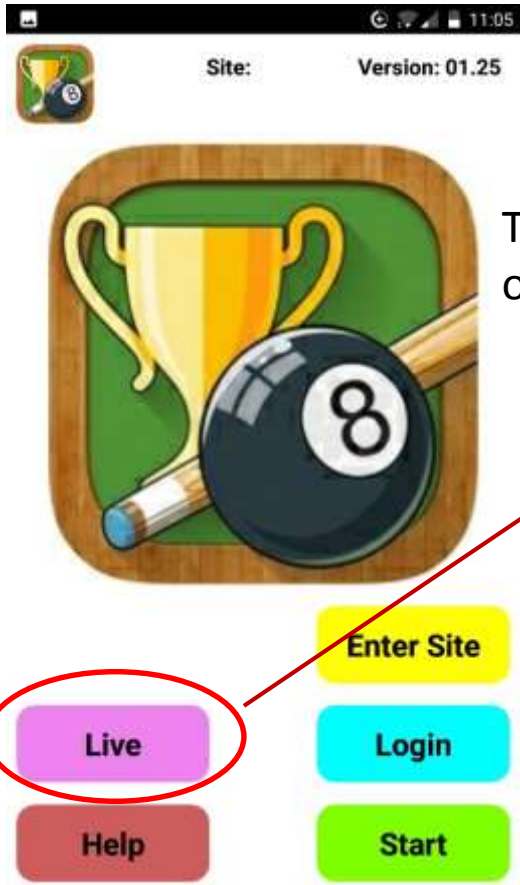

This will open a pop up. If this is the first time you have used the app type leam and touch OK.

If you have used the app before, touch **New Site**

and select **leam** from the list.

OR

leam is our site name and this links the App to our league.

You should see **leam** as the site name at the top of the screen. If not, go back to the previous step.

You should also see “Clear Site” instead of Enter Site. If you touch clear site and OK, you will need to start again from the previous step. So, **DO NOT clear site.**

If you touch Help, it will display some basic help instructions.

Login and Start we will cover later in the guide.

Touch **Live** to display the current competition’s live scores, fixtures, results, tables and player stats. There is no need to login to see this information and this is what most players will use.