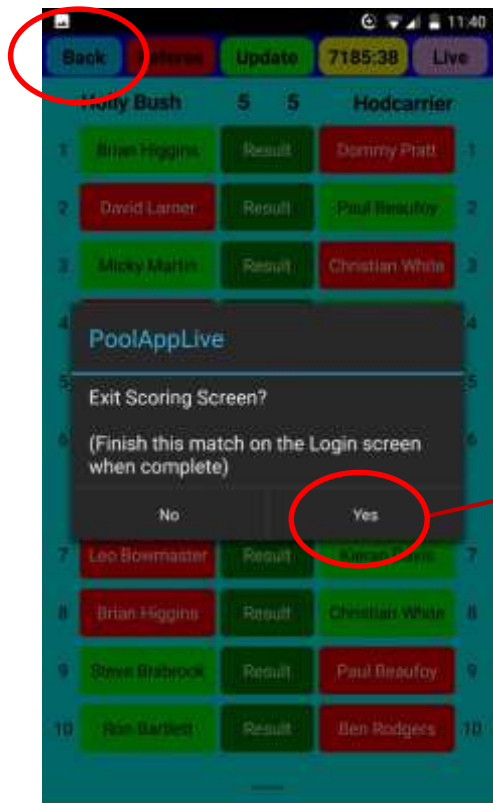

When the game has been played, touch **Enter Result**. Note: Only 1 captain needs to enter the result. The opposition captain's screen will update automatically.

Tick whether your player won or lost the frame and optionally, tick "won lag" or "lost lag" or whether the player "dished" from the break.

Tip: DO NOT change player once a player has been selected without consulting the opposition captain. Player changes at any time during the match will display a warning message on the opposition captain's screen.

Once the result has been entered, the winning player's name will appear in Green and the Losing Player's name will appear in Red. The score at the top of the screen will update.

Continue with the match, adding players one frame at a time and entering the results until the match is complete.

Once the match is complete, touch back (or the back button on your smartphone) to exit the live scoring screen.

Touch Finish to finish the match.

Very Important: DO NOT finish the match unless the match has actually finished.