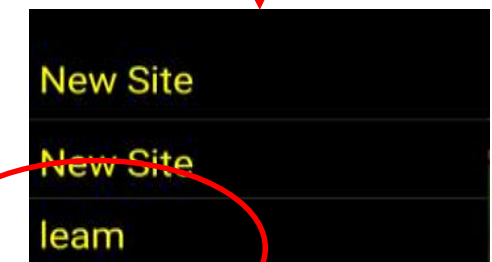

Leamington and District
Fair Play
Thursday Pool League

App Usage Guide

leam pool site

David Larner

Version 2.0
20th April 2018

When you first download and open the app, this is the screen you see.

First thing to do is touch "Enter Site"

This will open a pop up. If this is the first time you have used the app type leam and touch OK.

If you have used the app before, touch **New Site**

and select **leam** from the list.

OR

leam is our site name and this links the App to our league.

You should see **leam** as the site name at the top of the screen. If not, go back to the previous step.

You should also see “Clear Site” instead of Enter Site. If you touch clear site and OK, you will need to start again from the previous step. So, **DO NOT clear site.**