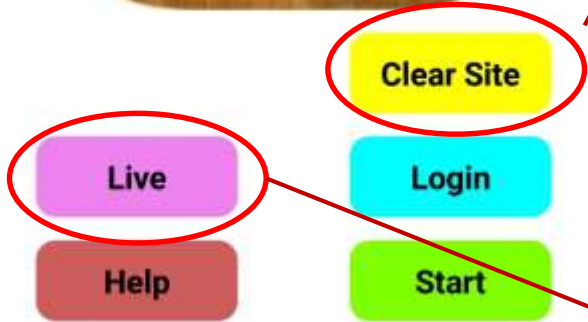

This will open a pop up. If this is the first time you have used the app type leam and touch OK.

If you have used the app before, touch **New Site**

and select **leam** from the list.

OR

leam is our site name and this links the App to our league.

You should see **leam** as the site name at the top of the screen. If not, go back to the previous step.

You should also see “Clear Site” instead of Enter Site. If you touch clear site and OK, you will need to start again from the previous step. So, **DO NOT clear site.**

If you touch Help, it will display some basic help instructions.

Login and Start we will cover later in the guide.

Touch **Live** to display the current competition’s live scores, fixtures, results, tables and player stats. There is no need to login to see this information and this is what most players will use.