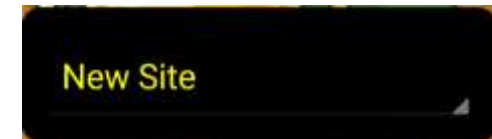

Leamington and District
Fair Play
Thursday Pool League

App Usage Guide

leam pool site

David Larner

Version 2.0
20th April 2018

When you first download and open the app, this is the screen you see.

First thing to do is touch "Enter Site"

This will open a pop up. If this is the first time you have used the app type leam and touch OK.

If you have used the app before, touch **New Site**

and select **leam** from the list.

OR

leam is our site name and this links the App to our league.