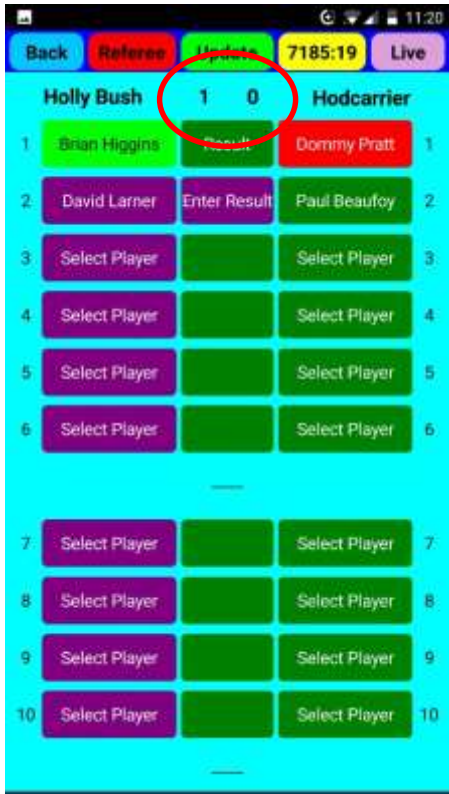

Once the result has been entered, the winning player's name will appear in Green and the Losing Player's name will appear in Red. The score at the top of the screen will update.