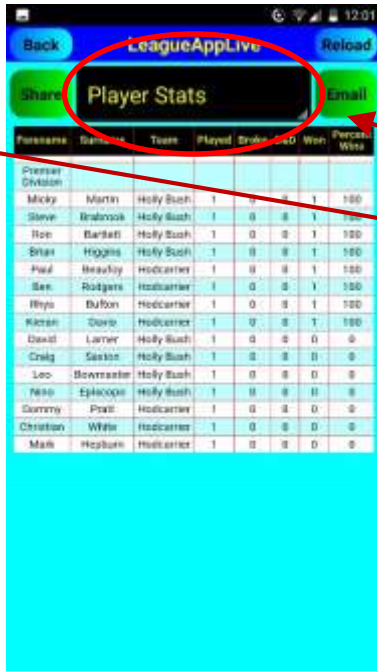

Once a match is confirmed as finished, Results, Player Stats and League tables are automatically updated on the app and on the website:

leam.LeagueAppLive.com

All blue underlined text is “clickable” to bring up more information about that result or team.

Remember to click the black bar on the app to switch between live scores, results, fixtures, tables and stats.