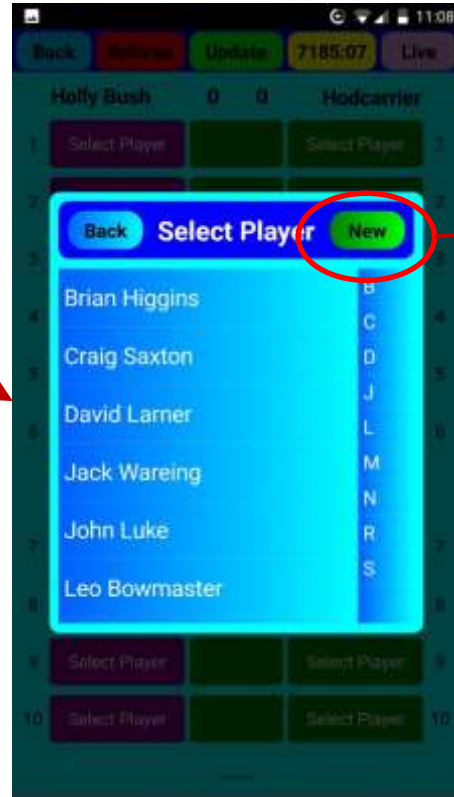

You don't need to use the app for this information. All live scores, results, fixtures, league tables and player stats can be viewed on the website at **leam.LeagueAppLive.com**

leam.LeagueAppLive.com

How to enter match scores and results on the app.....

You are now ready to select your players and play the match. The opposition captain should have a similar screen on their smartphone. You select your players on your screen, and the opposition captain selects their players on their screen. Home team on the left and away team on the right.

When you are ready to play the match, touch **Start**

This will open up the scorecard screen for your next match. If there is more than 1 match listed, select the one you are playing.

Touch **Select player**