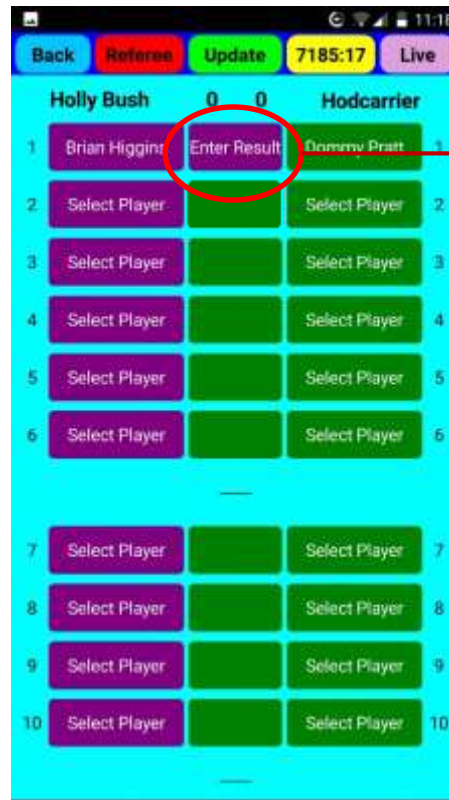

When the game has been played, touch **Enter Result**. Note: Only 1 captain needs to enter the result. The opposition captain's screen will update automatically.