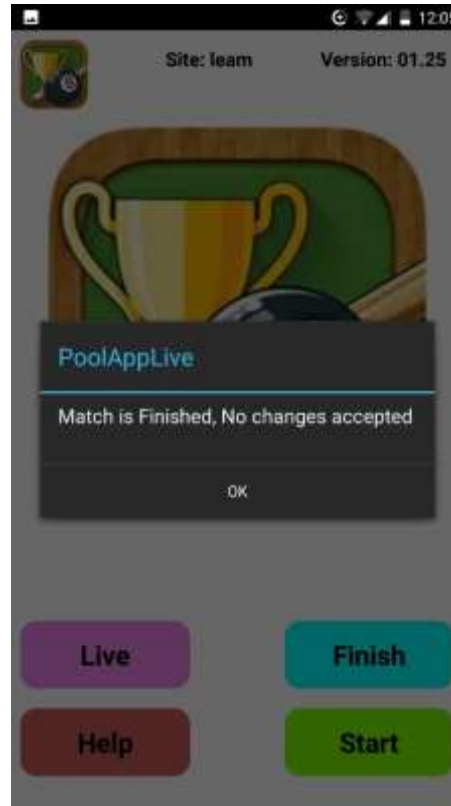

Once the match is confirmed as finished, it will not be possible to change the scores.

Tip: You can exit the live scoring screen at any time during the match and return to it by touching "Start" from the home screen. You do not have to wait until the match is complete. This is useful if you want to do something else on the phone like take a call, send a message or check the internet/social media, etc, during the match. The app does not tie up your phone and the scores so far are automatically saved.

Once a match is confirmed as finished, Results, Player Stats and League tables are automatically updated on the app and on the website:

leam.LeagueAppLive.com

All blue underlined text is “clickable” to bring up more information about that result or team.

Remember to click the black bar on the app to switch between live scores, results, fixtures, tables and stats.

Common "Error" messages.....

You are trying to select a player from the opposition team. Touch OK and let the opposition captain select their player.