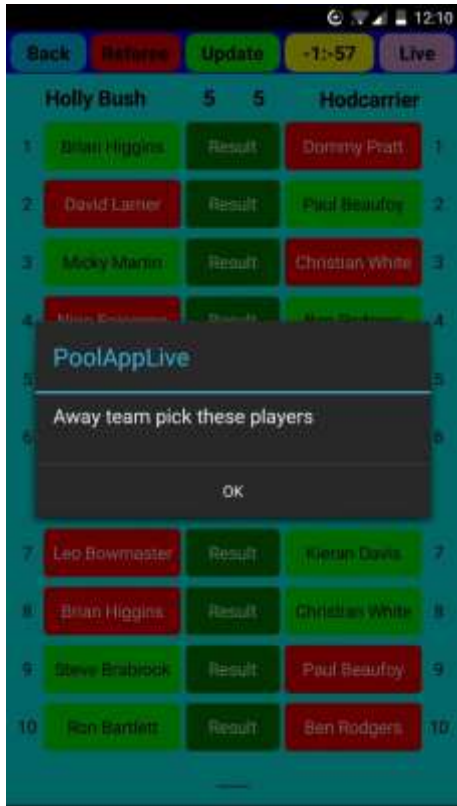

Remember to click the black bar on the app to switch between live scores, results, fixtures, tables and stats.

Common "Error" messages.....

You are trying to select a player from the opposition team. Touch OK and let the opposition captain select their player.