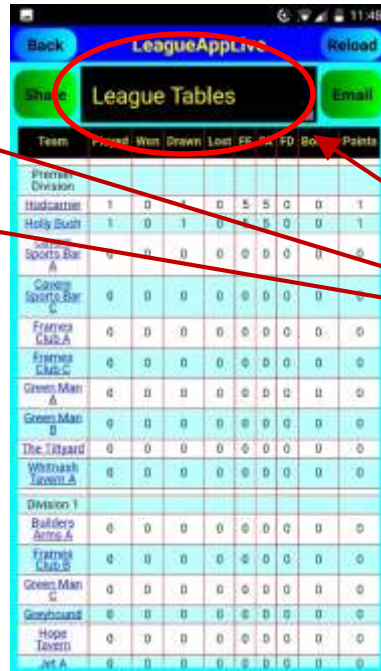

Once a match is confirmed as finished, Results, Player Stats and League tables are automatically updated on the app and on the website:

leam.LeagueAppLive.com

All blue underlined text is “clickable” to bring up more information about that result or team.

Remember to click the black bar on the app to switch between live scores, results, fixtures, tables and stats.