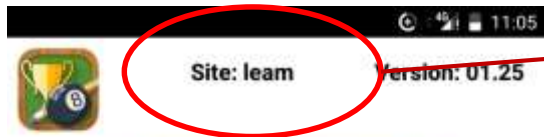

This will open a pop up. If this is the first time you have used the app type leam and touch OK.

If you have used the app before, touch **New Site**

and select **leam** from the list.

OR

leam is our site name and this links the App to our league.

You should see **leam** as the site name at the top of the screen. If not, go back to the previous step.

You should also see “Clear Site” instead of Enter Site. If you touch clear site and OK, you will need to start again from the previous step. So, **DO NOT clear site.**