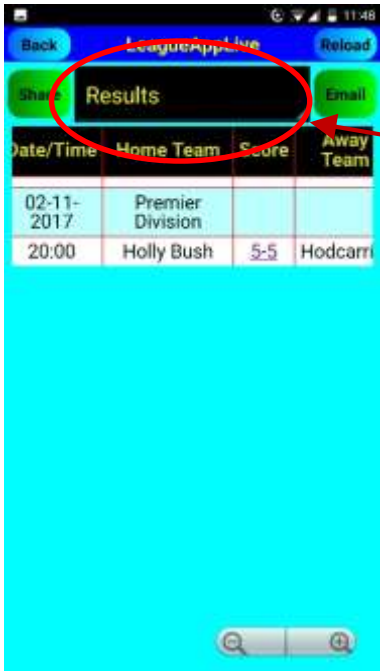

Once a match is confirmed as finished, Results, Player Stats and League tables are automatically updated on the app and on the website:

leam.LeagueAppLive.com

All blue underlined text is “clickable” to bring up more information about that result or team.

Remember to click the black bar on the app to switch between live scores, results, fixtures, tables and stats.