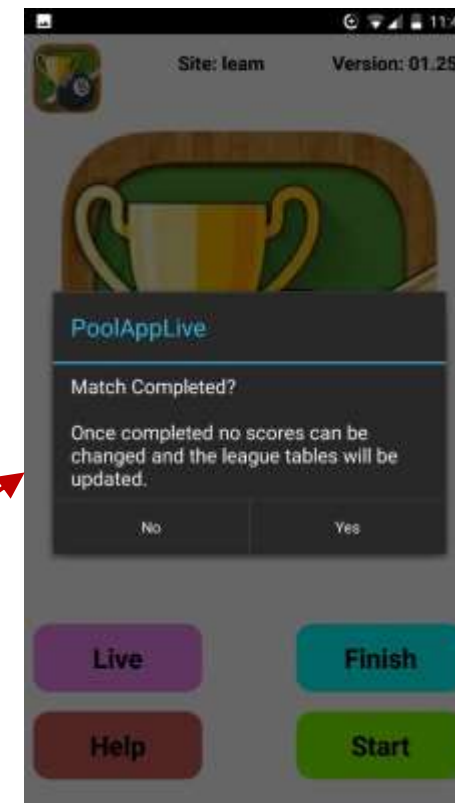

When the game has been played, touch **Enter Result**. Note: Only 1 captain needs to enter the result. The opposition captain's screen will update automatically.

Tick whether your player won or lost the frame and optionally, tick "won lag" or "lost lag" or whether the player "dished" from the break.

Tip: DO NOT change player once a player has been selected without consulting the opposition captain. Player changes at any time during the match will display a warning message on the opposition captain's screen.

Once the result has been entered, the winning player's name will appear in Green and the Losing Player's name will appear in Red. The score at the top of the screen will update.

Continue with the match, adding players one frame at a time and entering the results until the match is complete.