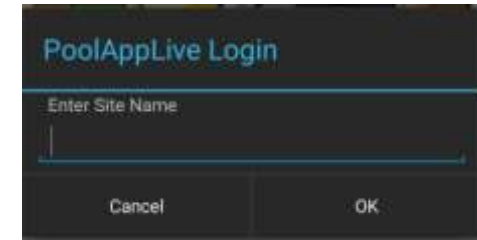

Leamington and District
Fair Play
Thursday Pool League

App Usage Guide

leam pool site

David Larner

Version 2.0
20th April 2018

When you first download and open the app, this is the screen you see.

First thing to do is touch "Enter Site"

This will open a pop up. If this is the first time you have used the app type leam and touch OK.

If you have used the app before, touch **New Site**

and select **leam** from the list.

OR

leam is our site name and this links the App to our league.

You should see **leam** as the site name at the top of the screen. If not, go back to the previous step.

You should also see “Clear Site” instead of Enter Site. If you touch clear site and OK, you will need to start again from the previous step. So, **DO NOT clear site.**