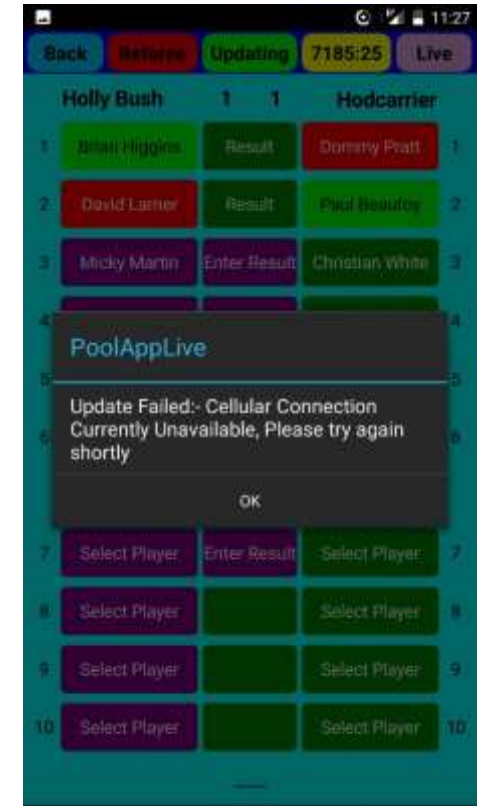

You do not have a wifi or GPRS signal. Try and connect to wifi or if possible move to an area with better mobile reception.